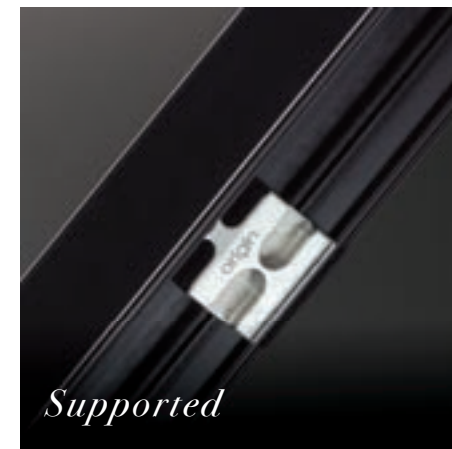

WITH ORIGIN, ALL OF OUR PRODUCTS ARE EXCLUSIVELY:

...IN THE UK, BY US.